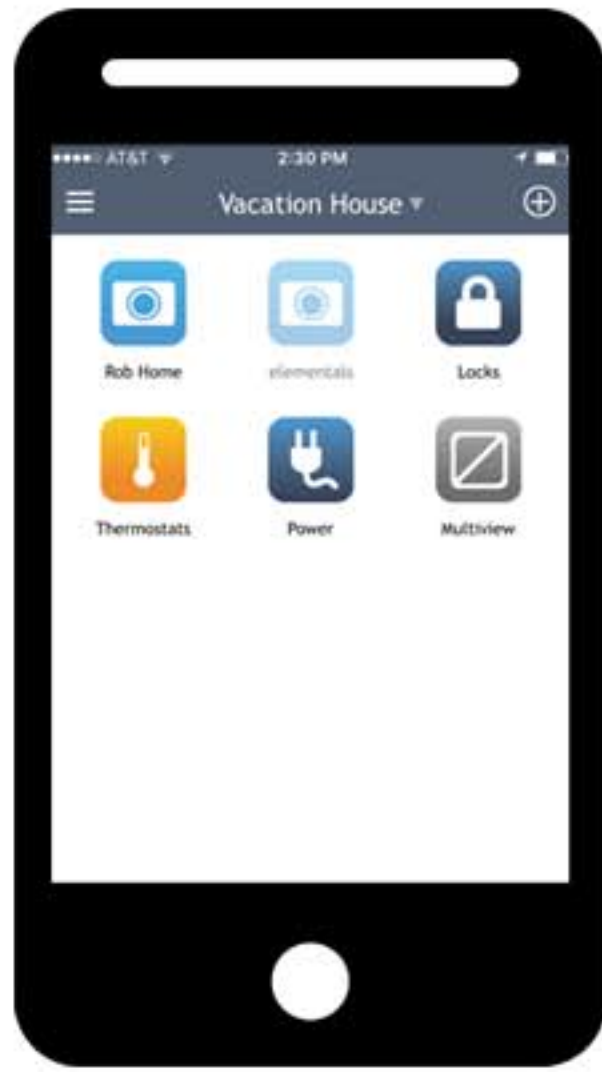

WIFI SETUP GUIDE

Provisioning via LockState Connect Mobile App

1 Download the LockState Connect App

Search for **LockState Connect** on:

or

2 Sign Up/Log In

Remote**LOCK**

demo@lockstate.com

••••••••••

Remember Me

LOG IN

3 Add Device

Tap the Add Device button:

Rob Home

elements

Locks